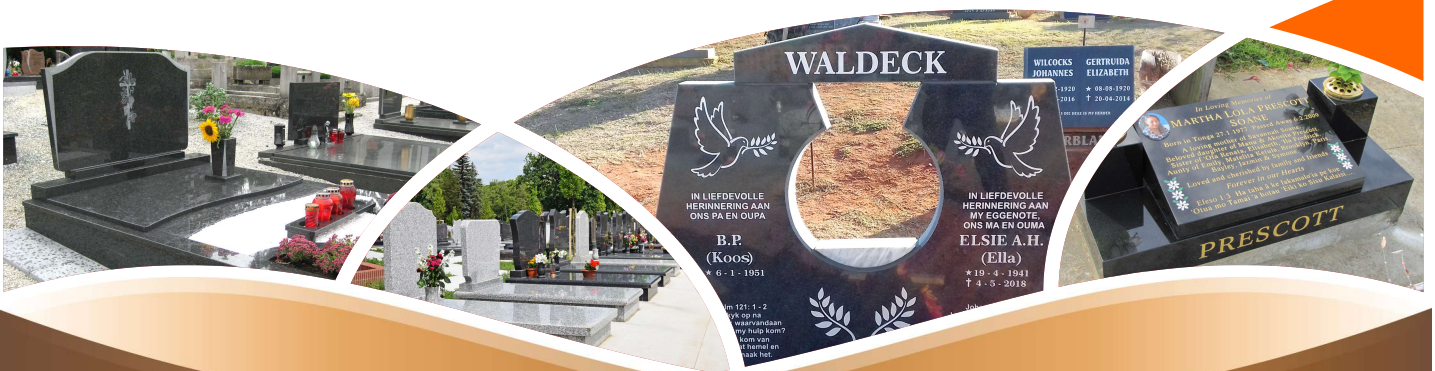

Kitchen Tops • Tombstones • Sandblasting